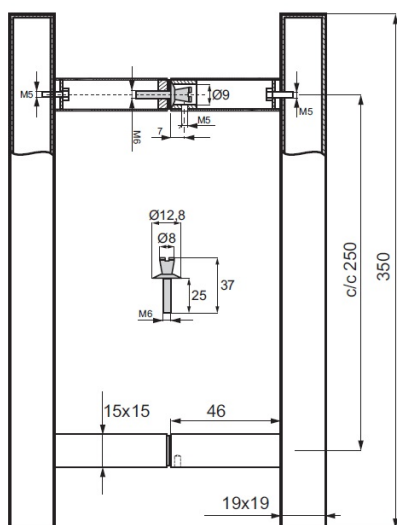

PRODUCT SHEET

Description:

Door Handle "Sava" SS304 Polished, 19x19x350mm, cc 250mm, 8-12mm Glass Thickness, Bore: $\varnothing 12\text{mm}$

Item number:

17.87.071-0

Units	Box	Carton	HS Code	Barcode
Pair	1	10	8302415000	 5704866485395